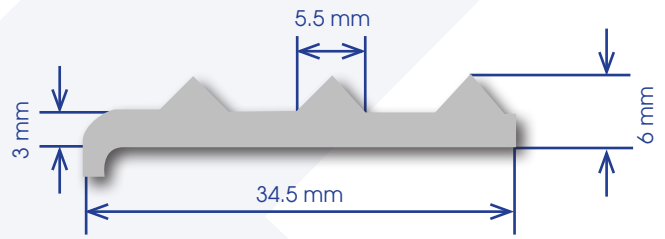

Treadplate Sections

Intermediate sizes available including imperial sizes

35 mm Lipped

30 mm Plain

Special Steel Sections Ltd

Legg Brothers Trading Estate | Spring Road | Ettingshall | Wolverhampton | WV4 6JT