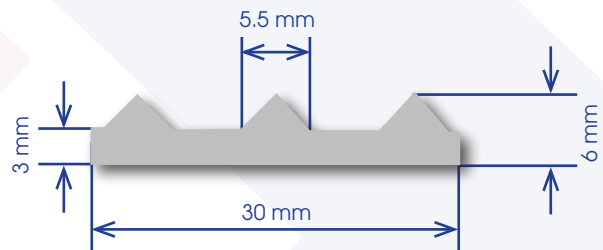

Treadplate Sections

Intermediate sizes available including imperial sizes

35 mm Lipped

30 mm Plain

Special Steel Sections Ltd

Legg Brothers Trading Estate | Spring Road | Ettingshall | Wolverhampton | WV4 6JT