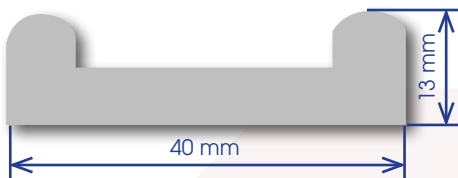

Channels

Intermediate sizes available including imperial sizes

Fencing Rail Sections

(40 x 13 x 5) mm

(30 x 8 x 4) mm

(25 x 8 x 4) mm

Standard Channels

(28.5 x 9.5 x 3.1) mm

(25.5 x 9.5 x 3.1) mm

Lockrim

(20 x 6.35 x 3.3) mm

Special Steel Sections Ltd

Legg Brothers Trading Estate | Spring Road | Ettingshall | Wolverhampton | WV4 6JT

Tel: +44 (0) 1902 408188 Fax: +44 (0) 1902 408228