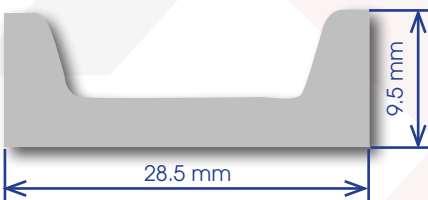

Channels

Intermediate sizes available including imperial sizes

Fencing Rail Sections

(40 x 13 x 5) mm

(30 x 8 x 4) mm

(25 x 8 x 4) mm

Standard Channels

(28.5 x 9.5 x 3.1) mm

(25.5 x 9.5 x 3.1) mm

Lockrim

(20 x 6.35 x 3.3) mm

Special Steel Sections Ltd

Legg Brothers Trading Estate | Spring Road | Ettingshall | Wolverhampton | WV4 6JT

Tel: +44 (0) 1902 408188 Fax: +44 (0) 1902 408228