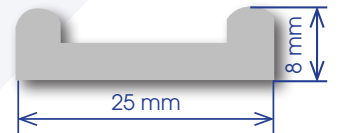

Channels

Intermediate sizes available including imperial sizes

Fencing Rail Sections

(40 x 13 x 5) mm

(30 x 8 x 4) mm

(25 x 8 x 4) mm

Standard Channels

(28.5 x 9.5 x 3.1) mm