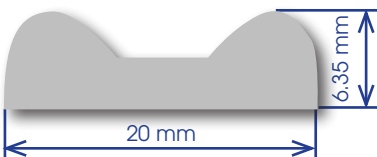

Channels

Intermediate sizes available including imperial sizes

Fencing Rail Sections

(40 x 13 x 5) mm

(30 x 8 x 4) mm

(25 x 8 x 4) mm

Standard Channels

(28.5 x 9.5 x 3.1) mm

(25.5 x 9.5 x 3.1) mm

Lockrim

(20 x 6.35 x 3.3) mm

Special Steel Sections Ltd

Legg Brothers Trading Estate | Spring Road | Ettingshall | Wolverhampton | WV4 6JT

Tel: +44 (0) 1902 408188 Fax: +44 (0) 1902 408228